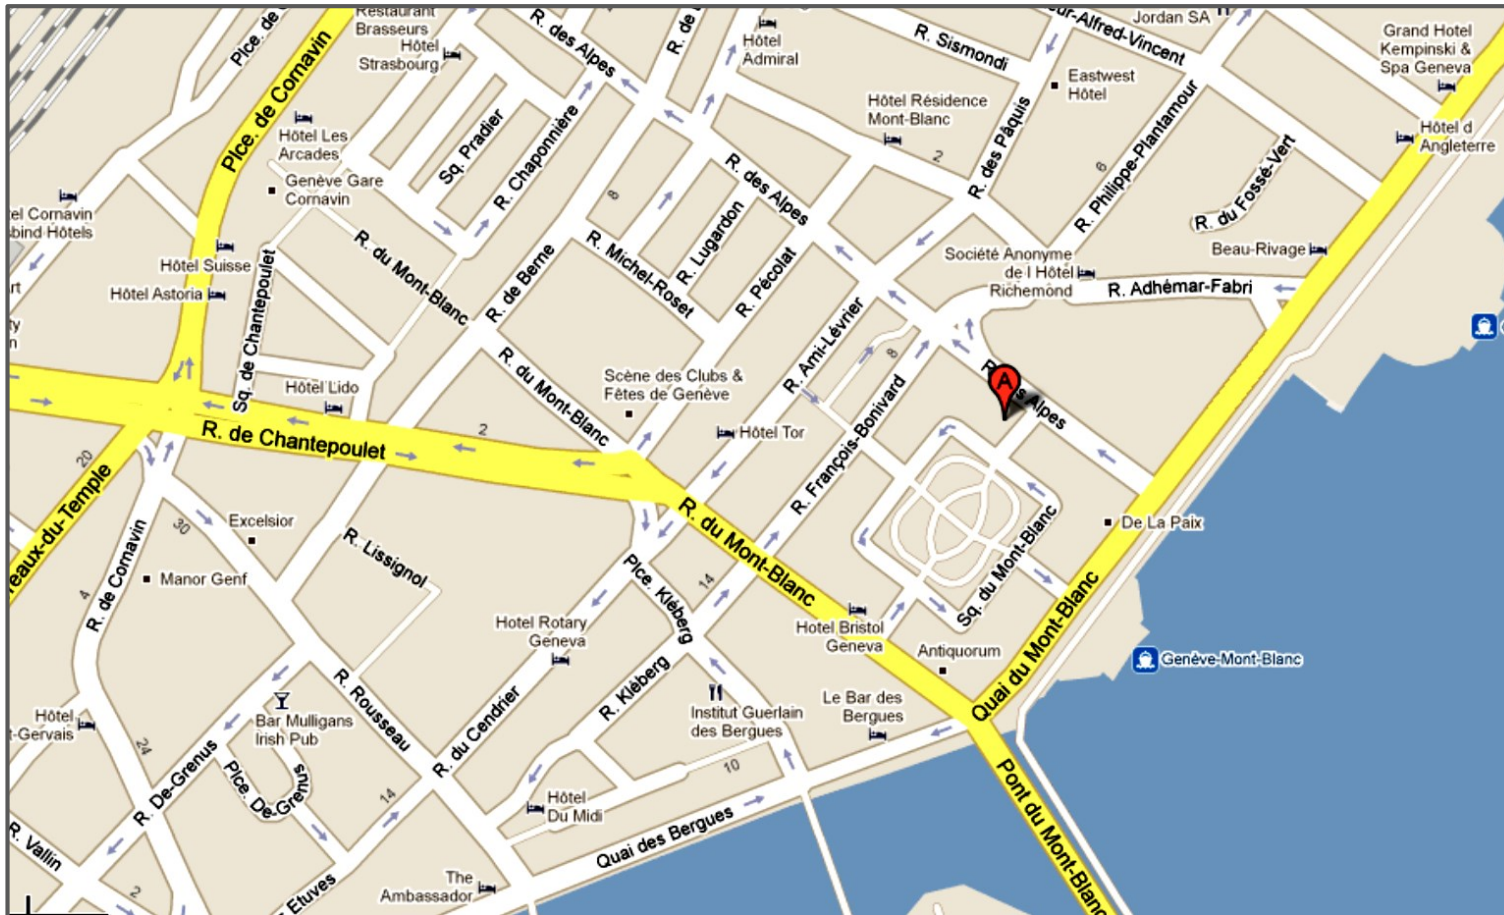

CROCE & Associés SA

Avocats • Avvocati • Attorneys-at-law

Address and contact details:

CROCE & Associés SA
7, rue des Alpes
CH-1201 Genève

Tel. +41 (0)22 906 85 00
Fax: +41 (0)22 906 85 01

info@croce-associes.ch
www.croce-associes.ch

Public transport

Bus

Stop: Alpes

1 25

Stop: Mont-Blanc

6 8 9 25

Trams

Stop: Gare Cornavin

14 15 18

Shuttles (Mouettes)

Stop: Pâquis

M1 M2 M3

Location

Located in the centre of Geneva, on the right bank of the lake and close to the major hotels, the Firm is five minutes walking distance from the Cornavin train station and just twenty minutes away by car from the airport. The Palais de Justice can also be reached within a few minutes on foot.

Parking

The public car park «les Alpes» (Rue Thalberg 12) is located five minutes away from the Company. It is also possible to park (metered spaces) in the Square du Mont-Blanc or directly on the Rue des Alpes but the parking time is limited to ninety minutes.